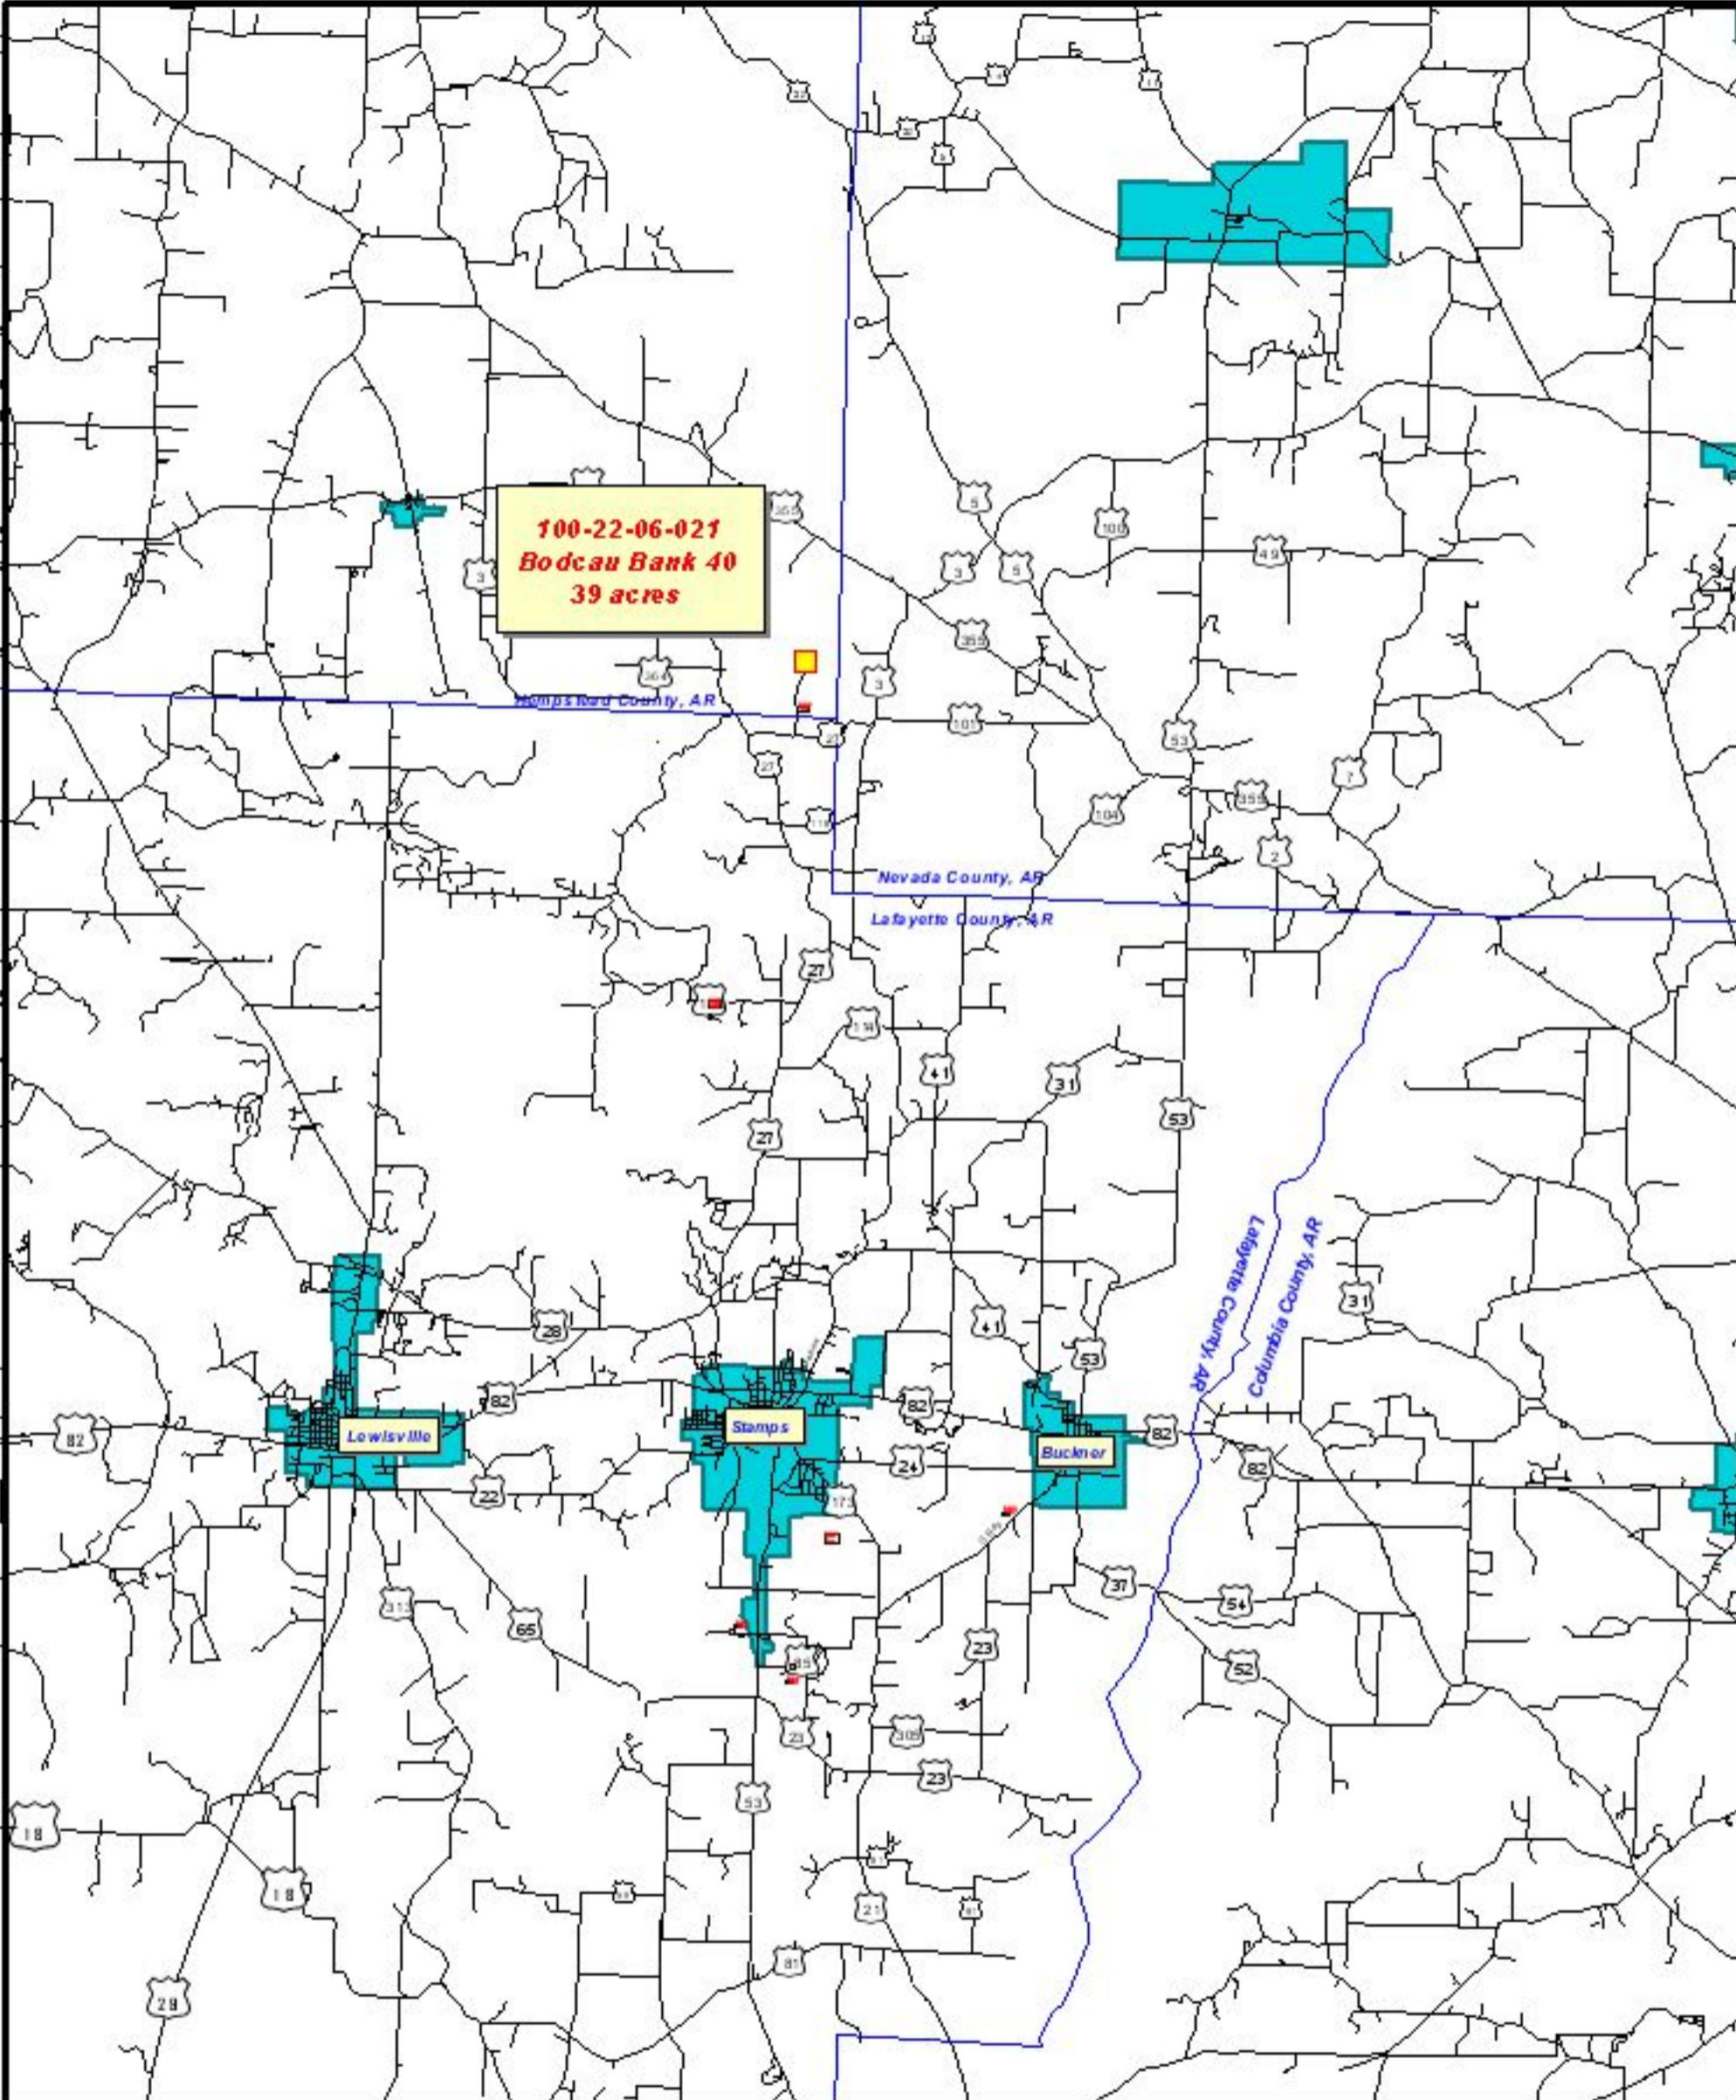

-  Tract Boundary
-  RFC Sign
-  Road/Hwy

100-22-06-021
Bodcau Bank 40

Reynolds Forestry Consulting
P.O. Box 1229
Magnolia, AR 71754
(870) 234-0200
www.reynoldsforestry.com

100-22-06-021
Bodcau Bank 40
39 acres