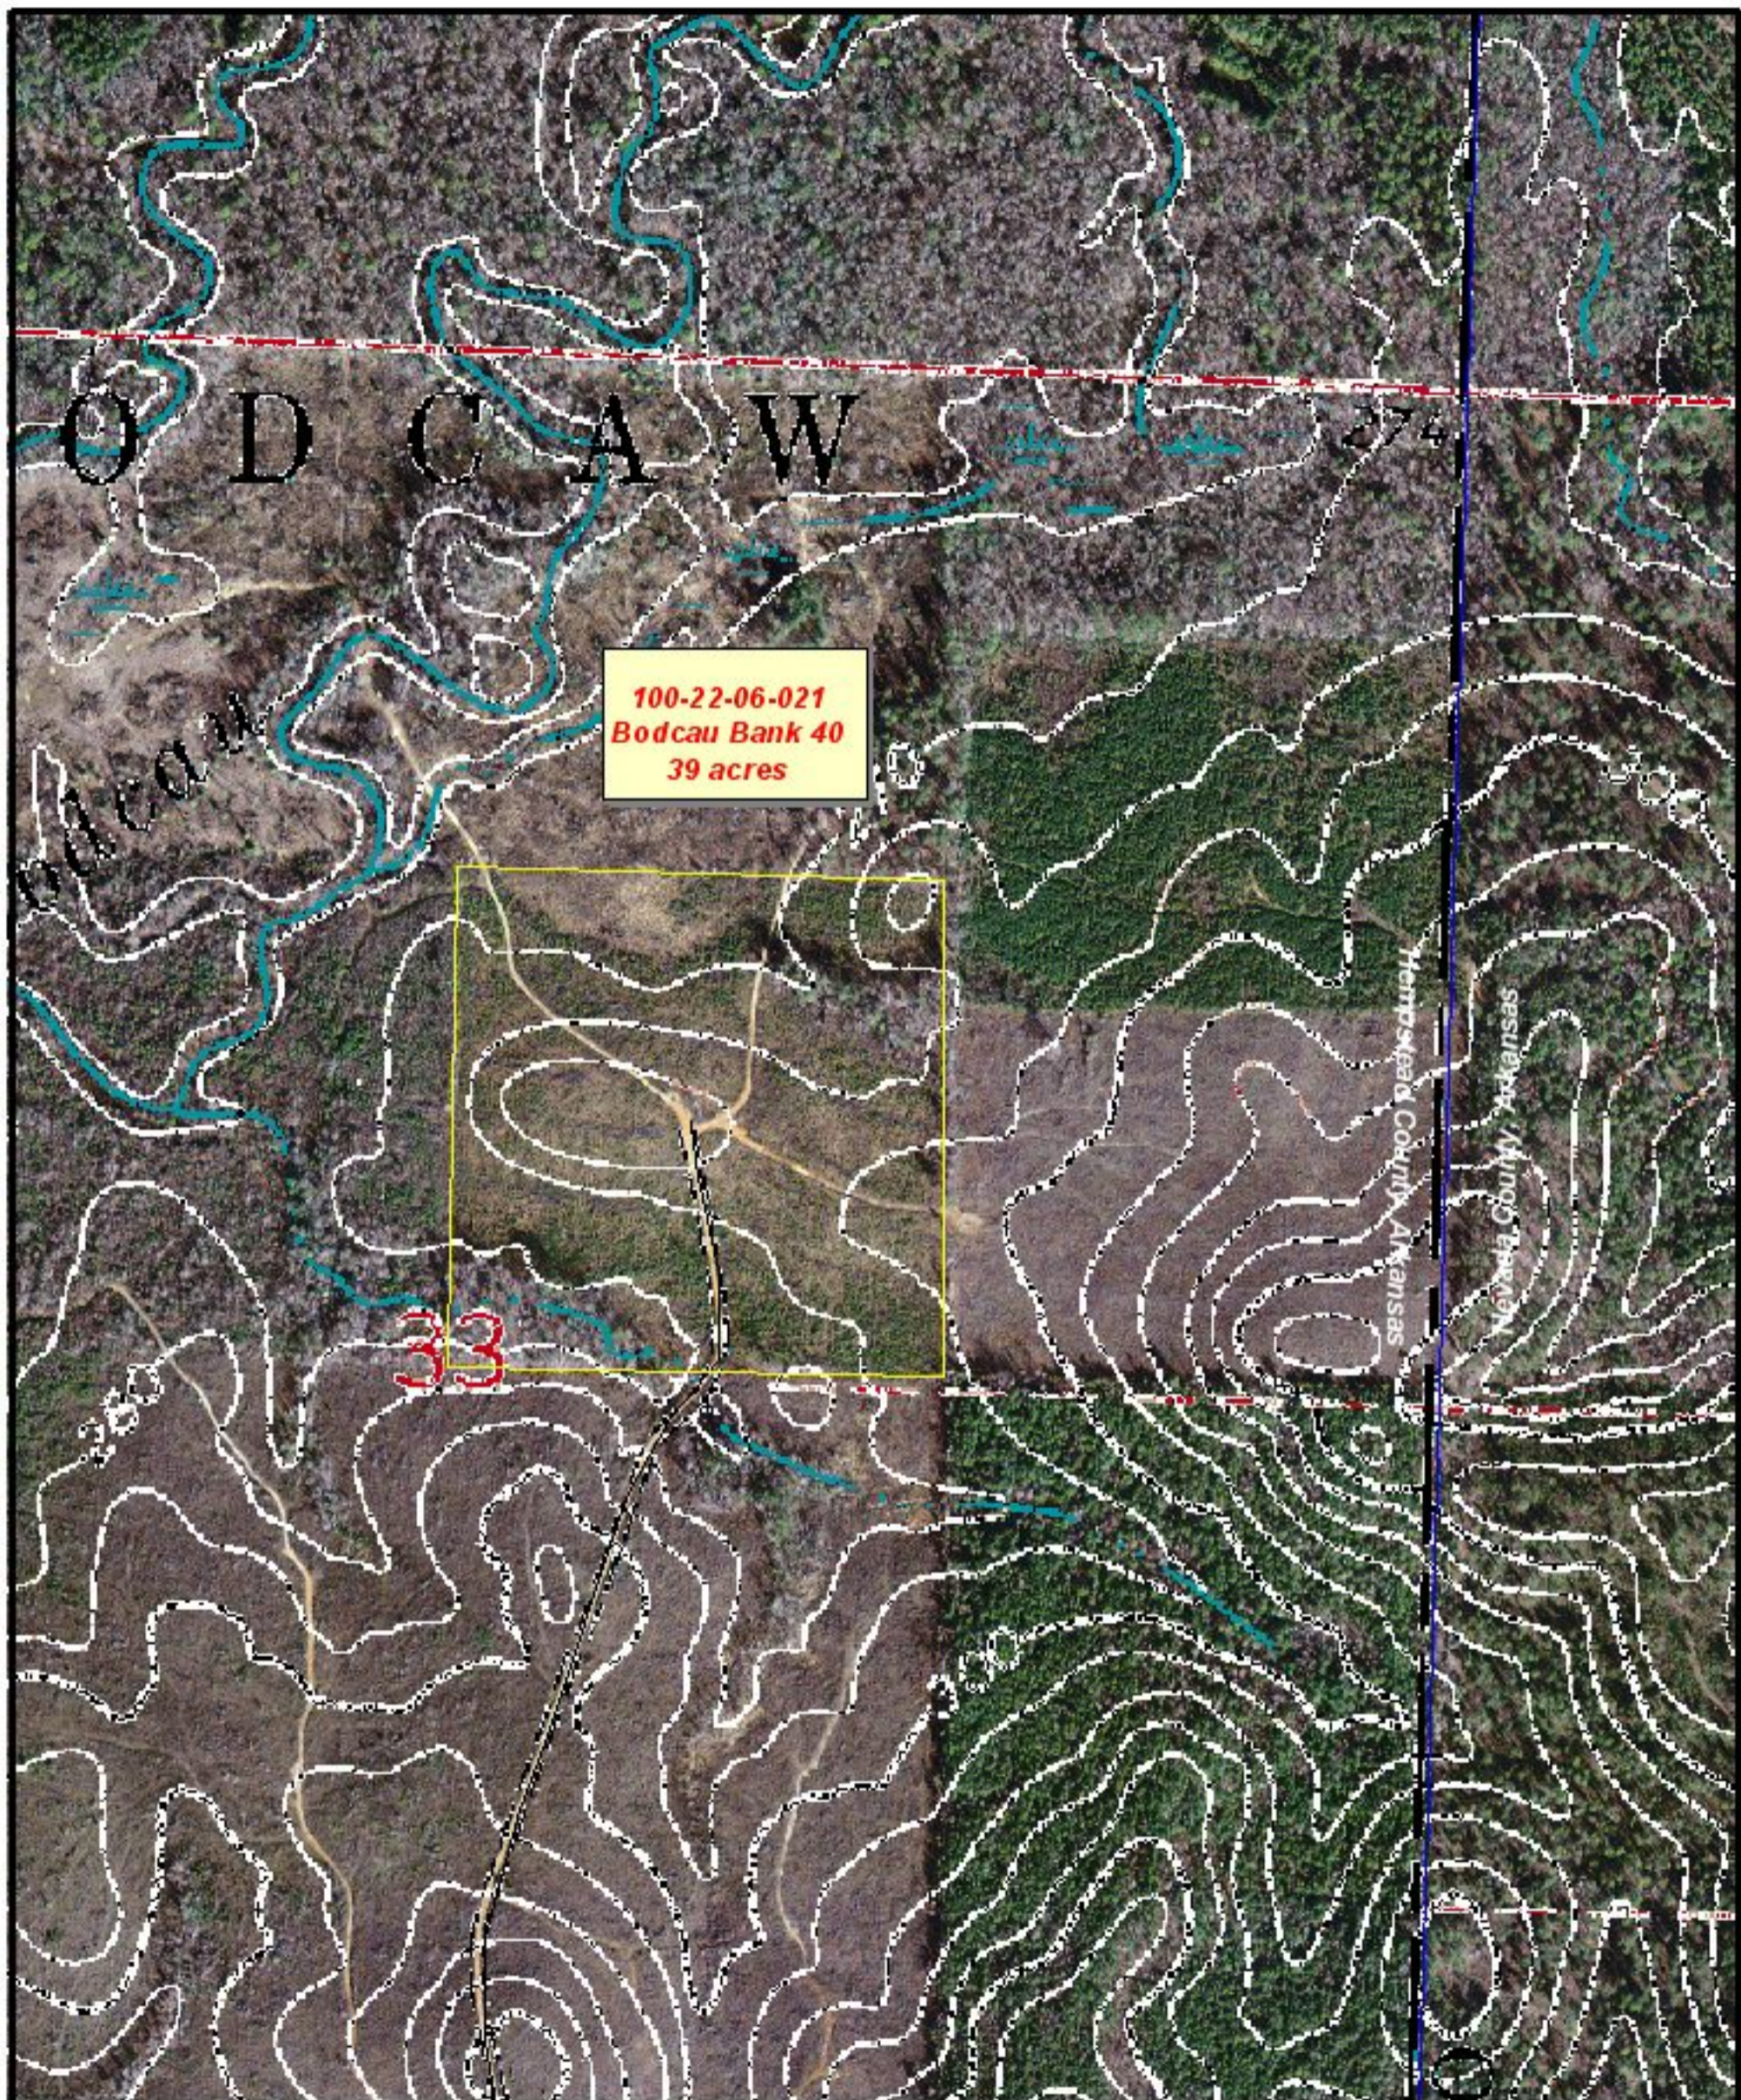

0 0.1 Miles

Sec 33, T14S, R23W
Hempstead County, Arkansas
Flight Date 3-1-2006
Map Date 9-11-2008

- Tract Boundary
- RFC Sign
- Road/Hwy

100-22-06-021
Bodcau Bank 40

Reynolds Forestry Consulting
P.O. Box 1229
Magnolia, AR 71754
(870) 234-0200
www.reynoldsforestry.com