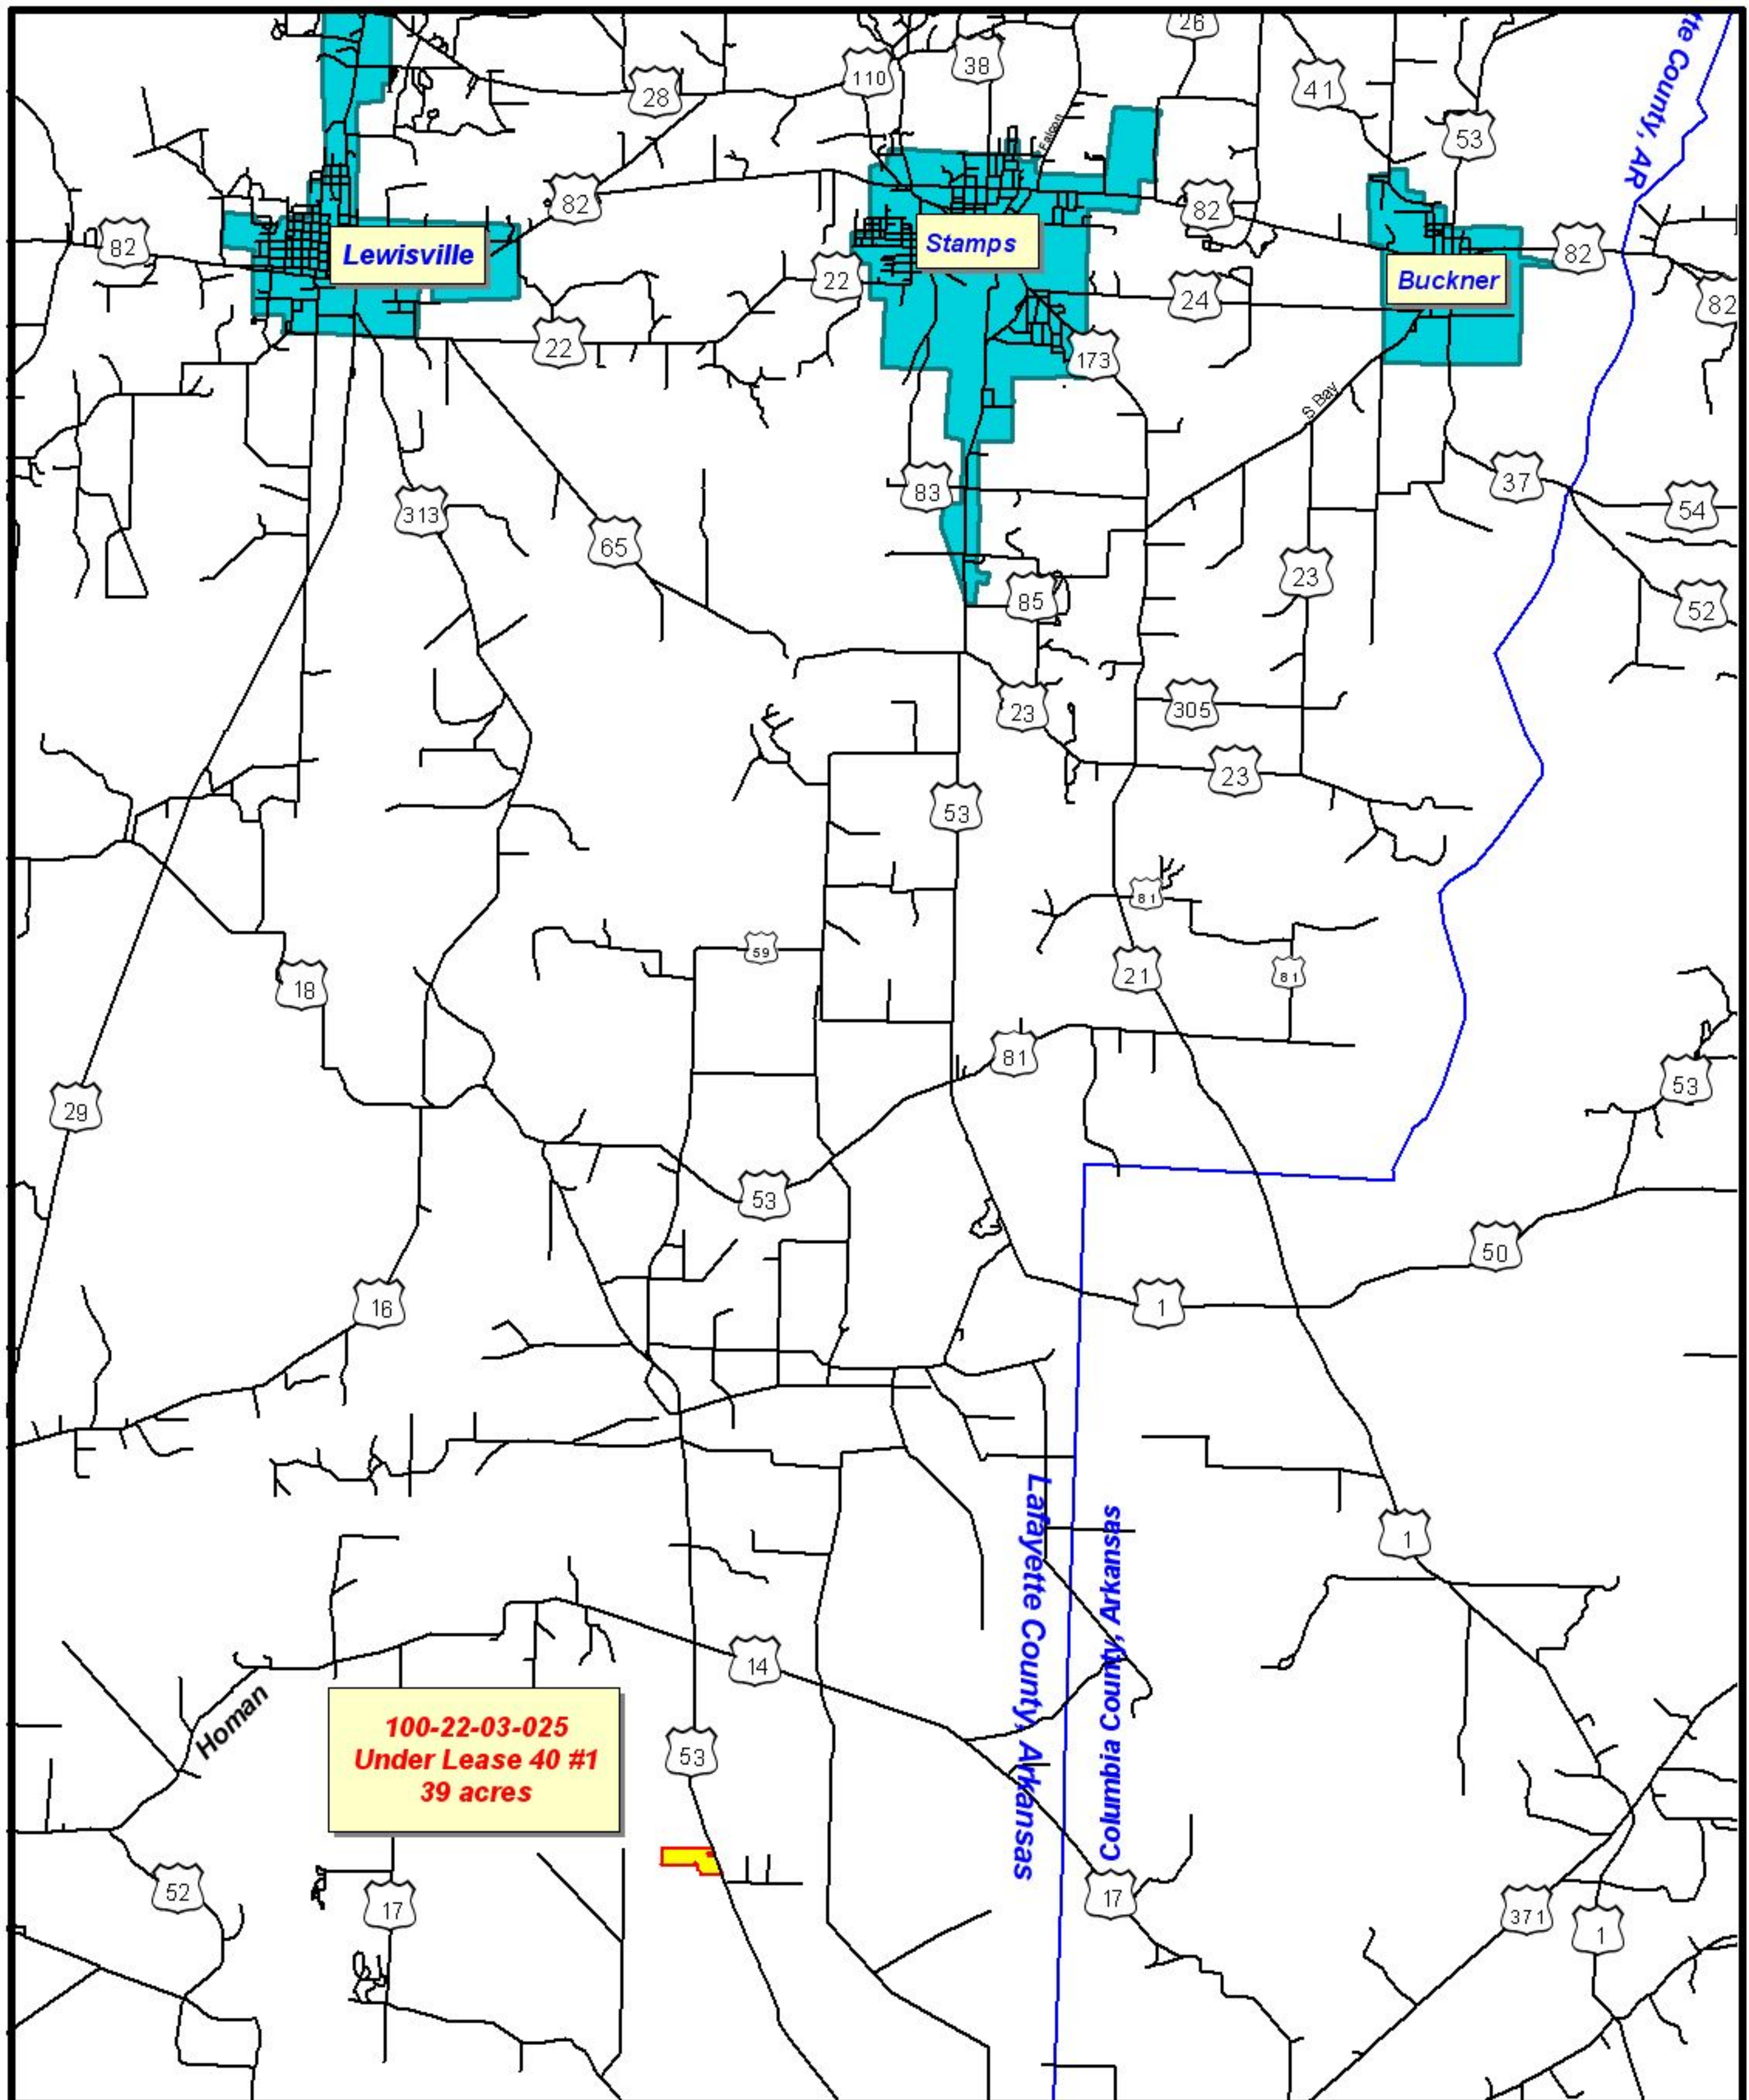

0 2 Miles

Sec 18, T18S, R23W
Lafayette County, Arkansas
Flight Date 3-1-2006
Map Date 9-11-2008

- Tract Boundary
- RFC Sign
- Road/Hwy

100-22-03-025
Under Lease 40 #1

Reynolds Forestry Consulting
P.O. Box 1129
Magnolia, AR 71754
(870) 234-0200
www.reynoldsforestry.com