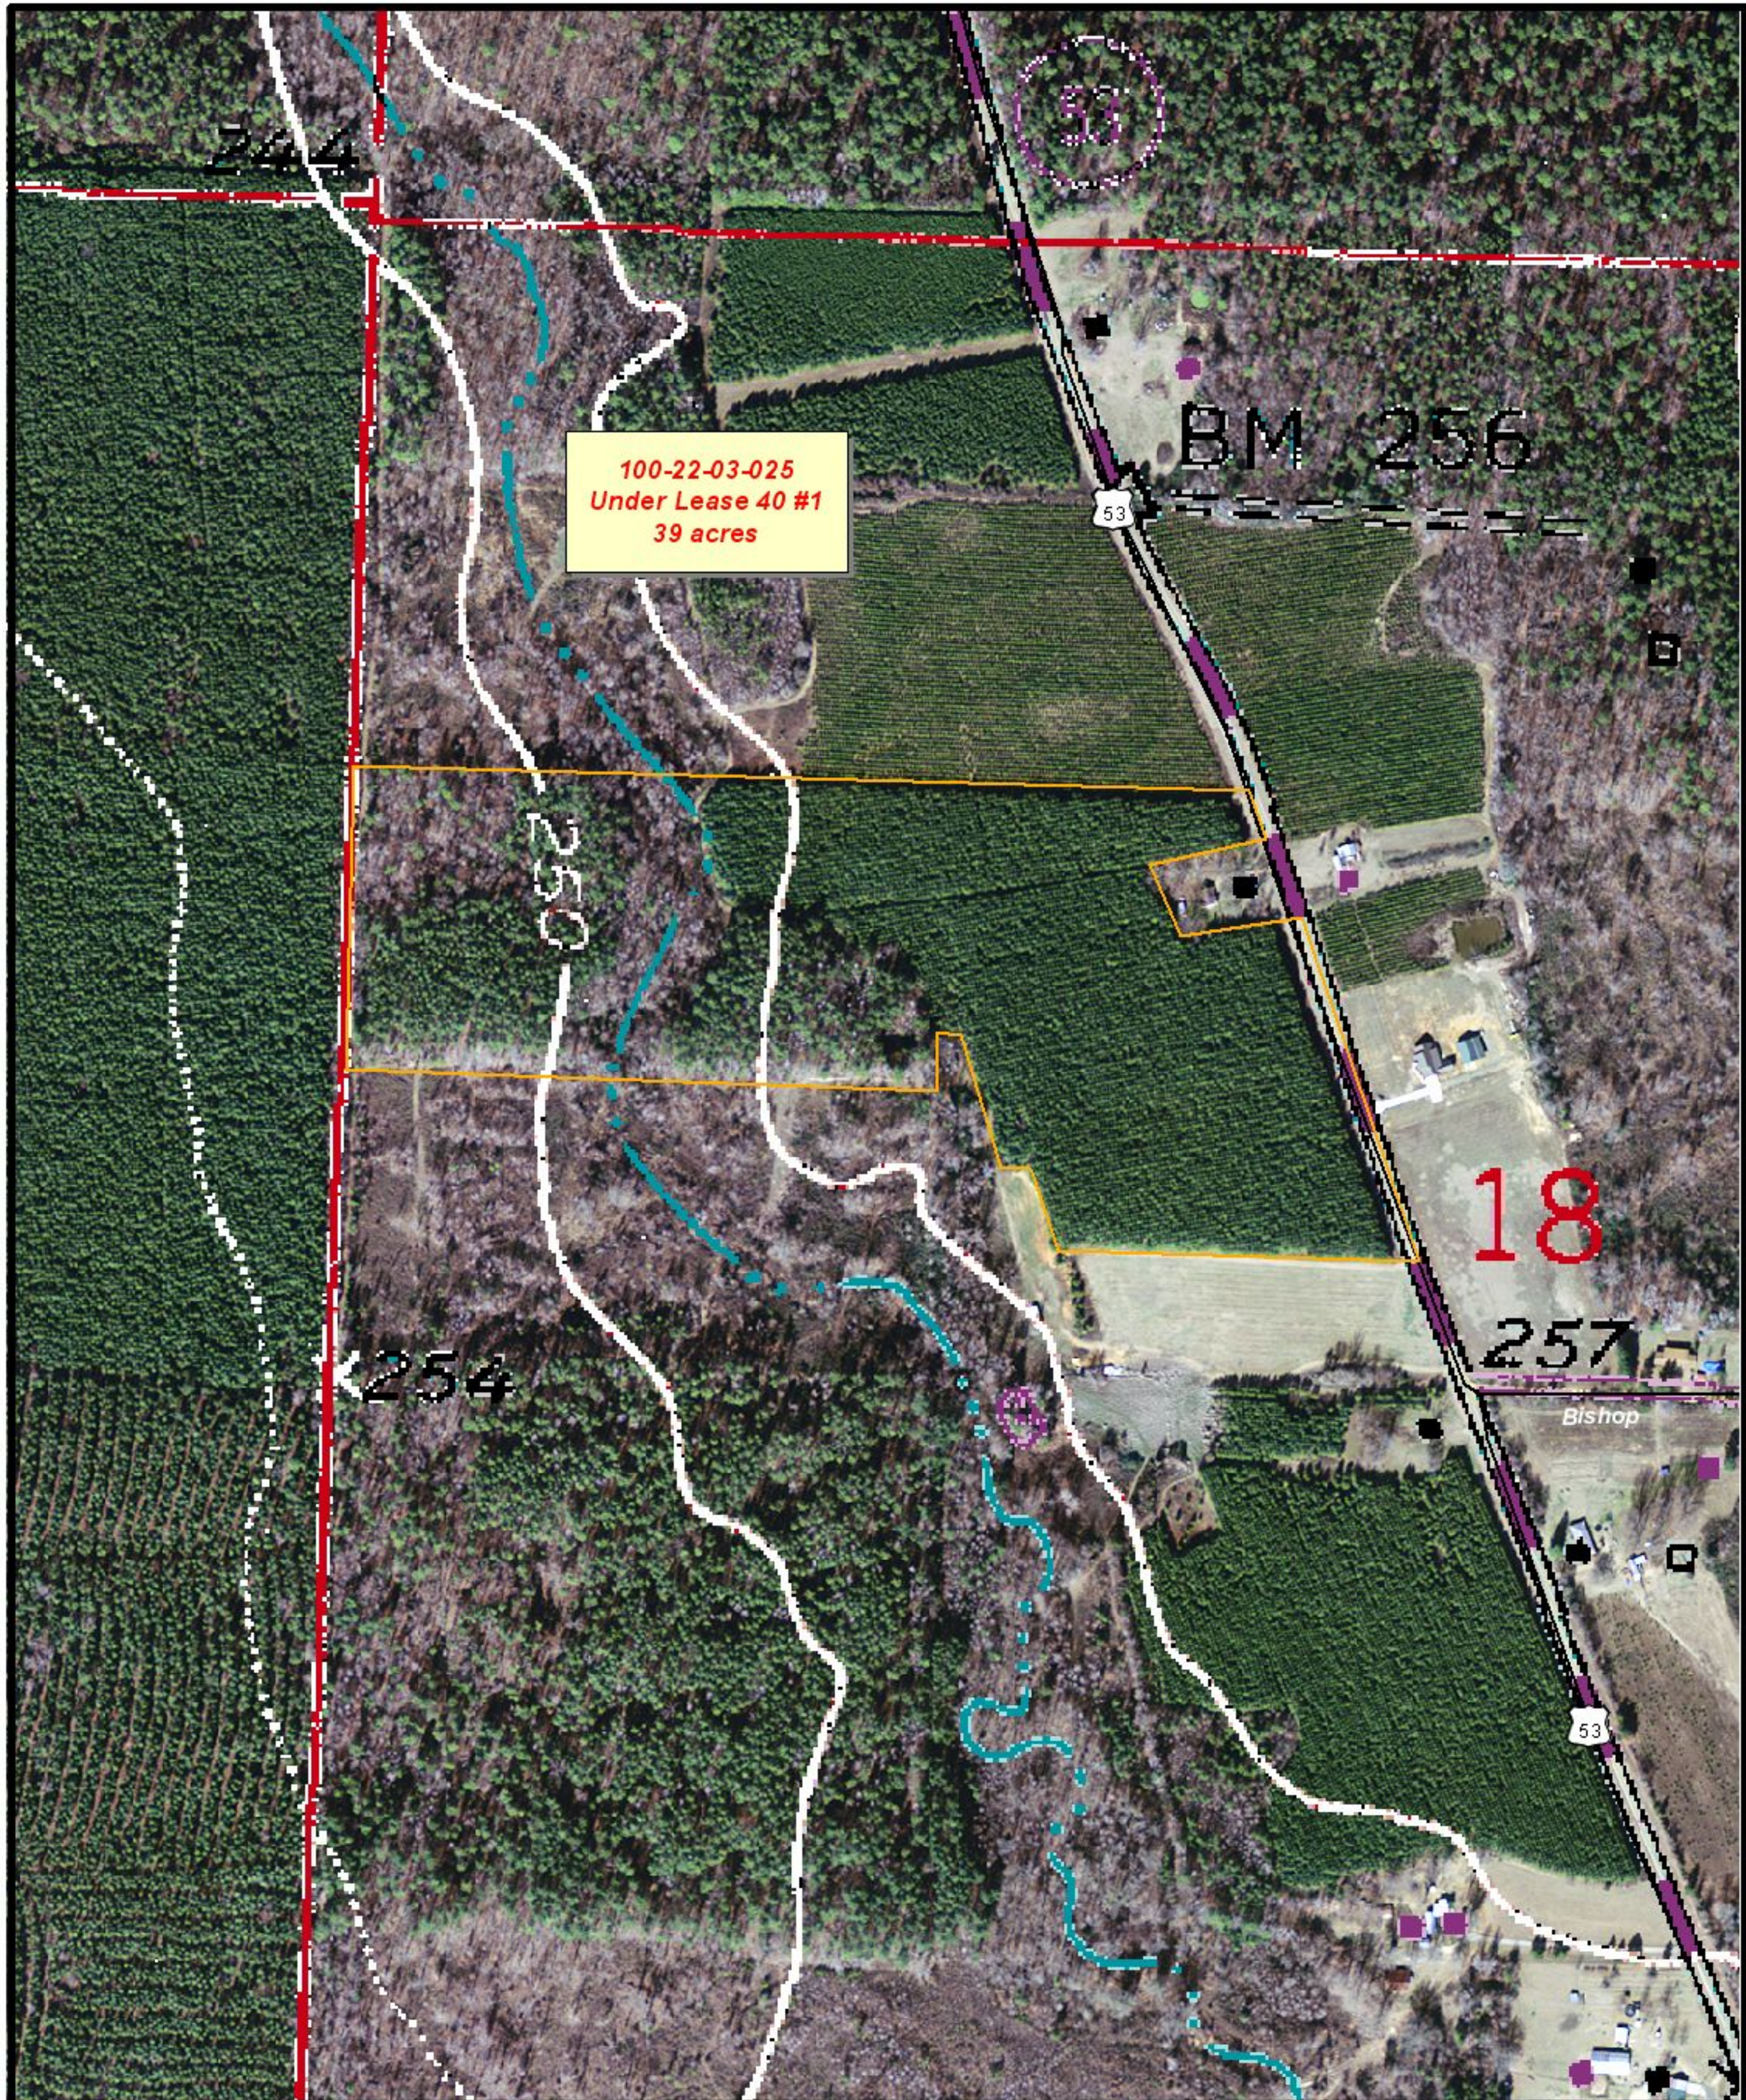

0 2 Miles

Sec 18, T18S, R23W
 Lafayette County, Arkansas
 Flight Date 3-1-2006
 Map Date 9-11-2008

-  Tract Boundary
-  RFC Sign
-  Road/Hwy

100-22-03-025
Under Lease 40 #1

Reynolds Forestry Consulting
 P.O. Box 1129
 Magnolia, AR 71754
 (870) 234-0200
www.reynoldsforestry.com

100-22-03-025
Under Lease 40 #1
39 acres

BM 256

18

257

Bishop

0 0.1 Miles

-  Tract Boundary
-  RFC Sign
-  Road/Hwy

100-22-03-025
Under Lease 40 #1

-  Tract Boundary
-  RFC Sign
-  Road/Hwy

100-22-03-025
Under Lease 40 #1

Reynolds Forestry Consulting
 P.O. Box 1129
 Magnolia, AR 71754
 (870) 234-0200
www.reynoldsforestry.com