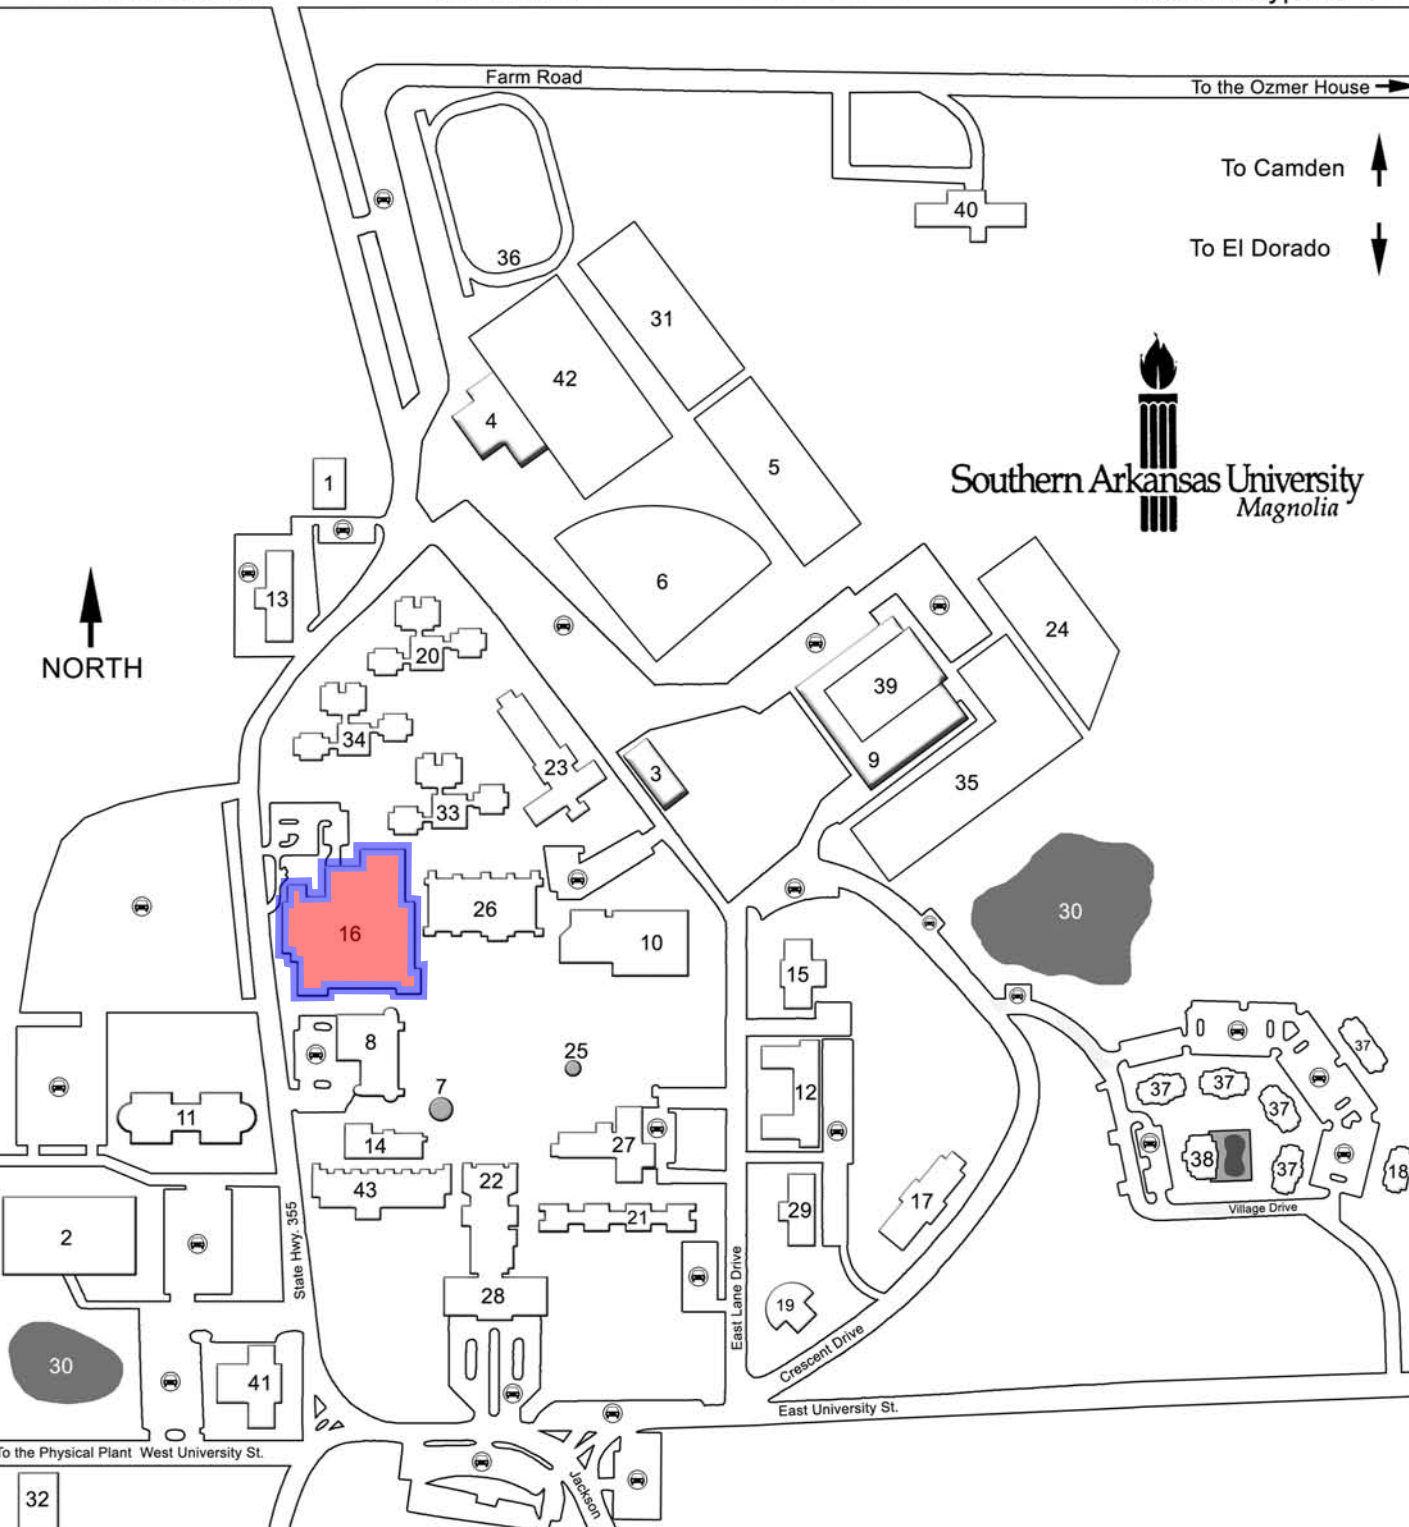

LEGEND

- | | | | |
|--------------------------------------|--|----------------------|----------------------------------|
| 1. Agriculture Education | 12. Bussey Hall | 22. Harton Theater | 33. Talbot Hall |
| 2. Arkansas National Guard Armory | 13. Childs Agri | 23. Honors Hall | 34. Talley Hall |
| 3. Athletic Weight Training Building | 14. Cross Hall | 24. Intramural Field | 35. Tennis Courts |
| 4. Auburn Smith Field House | 15. Dolph Camp | 25. Kiosk | 36. Track |
| 5. Band Practice Field/Soccer Field | 16. Donald W. Reynolds Campus and Community Center | 26. Magale Library | 37. University Village |
| 6. Baseball Field | 17. East Hall | 27. Nelson Hall | 38. University Village Clubhouse |
| 7. Bell Tower | 18. Faculty/Staff Apartments | 28. Overstreet Hall | 39. Watson Athletic Center |
| 8. Brinson Fine Arts | 19. Greek Theater | 29. Peace Hall | 40. Welcome Center |
| 9. Brown HKR Complex | 20. Greene Hall | 30. Pond | 41. Wharton Nursing Building |
| 10. Bruce Center | 21. Harrod Hall | 31. Practice Field | 42. Wilkins Stadium |
| 11. Business/Agri Business | | 32. Rider Rink | 43. Wilson Hall |

← TO TEXARKANA U.S. Hwy. 82 To the SAU Stables → To 82/79 bypass →

To the Ozmer House →
 To Camden ↑
 To El Dorado ↓

↑
NORTH

To the Physical Plant West University St.

32