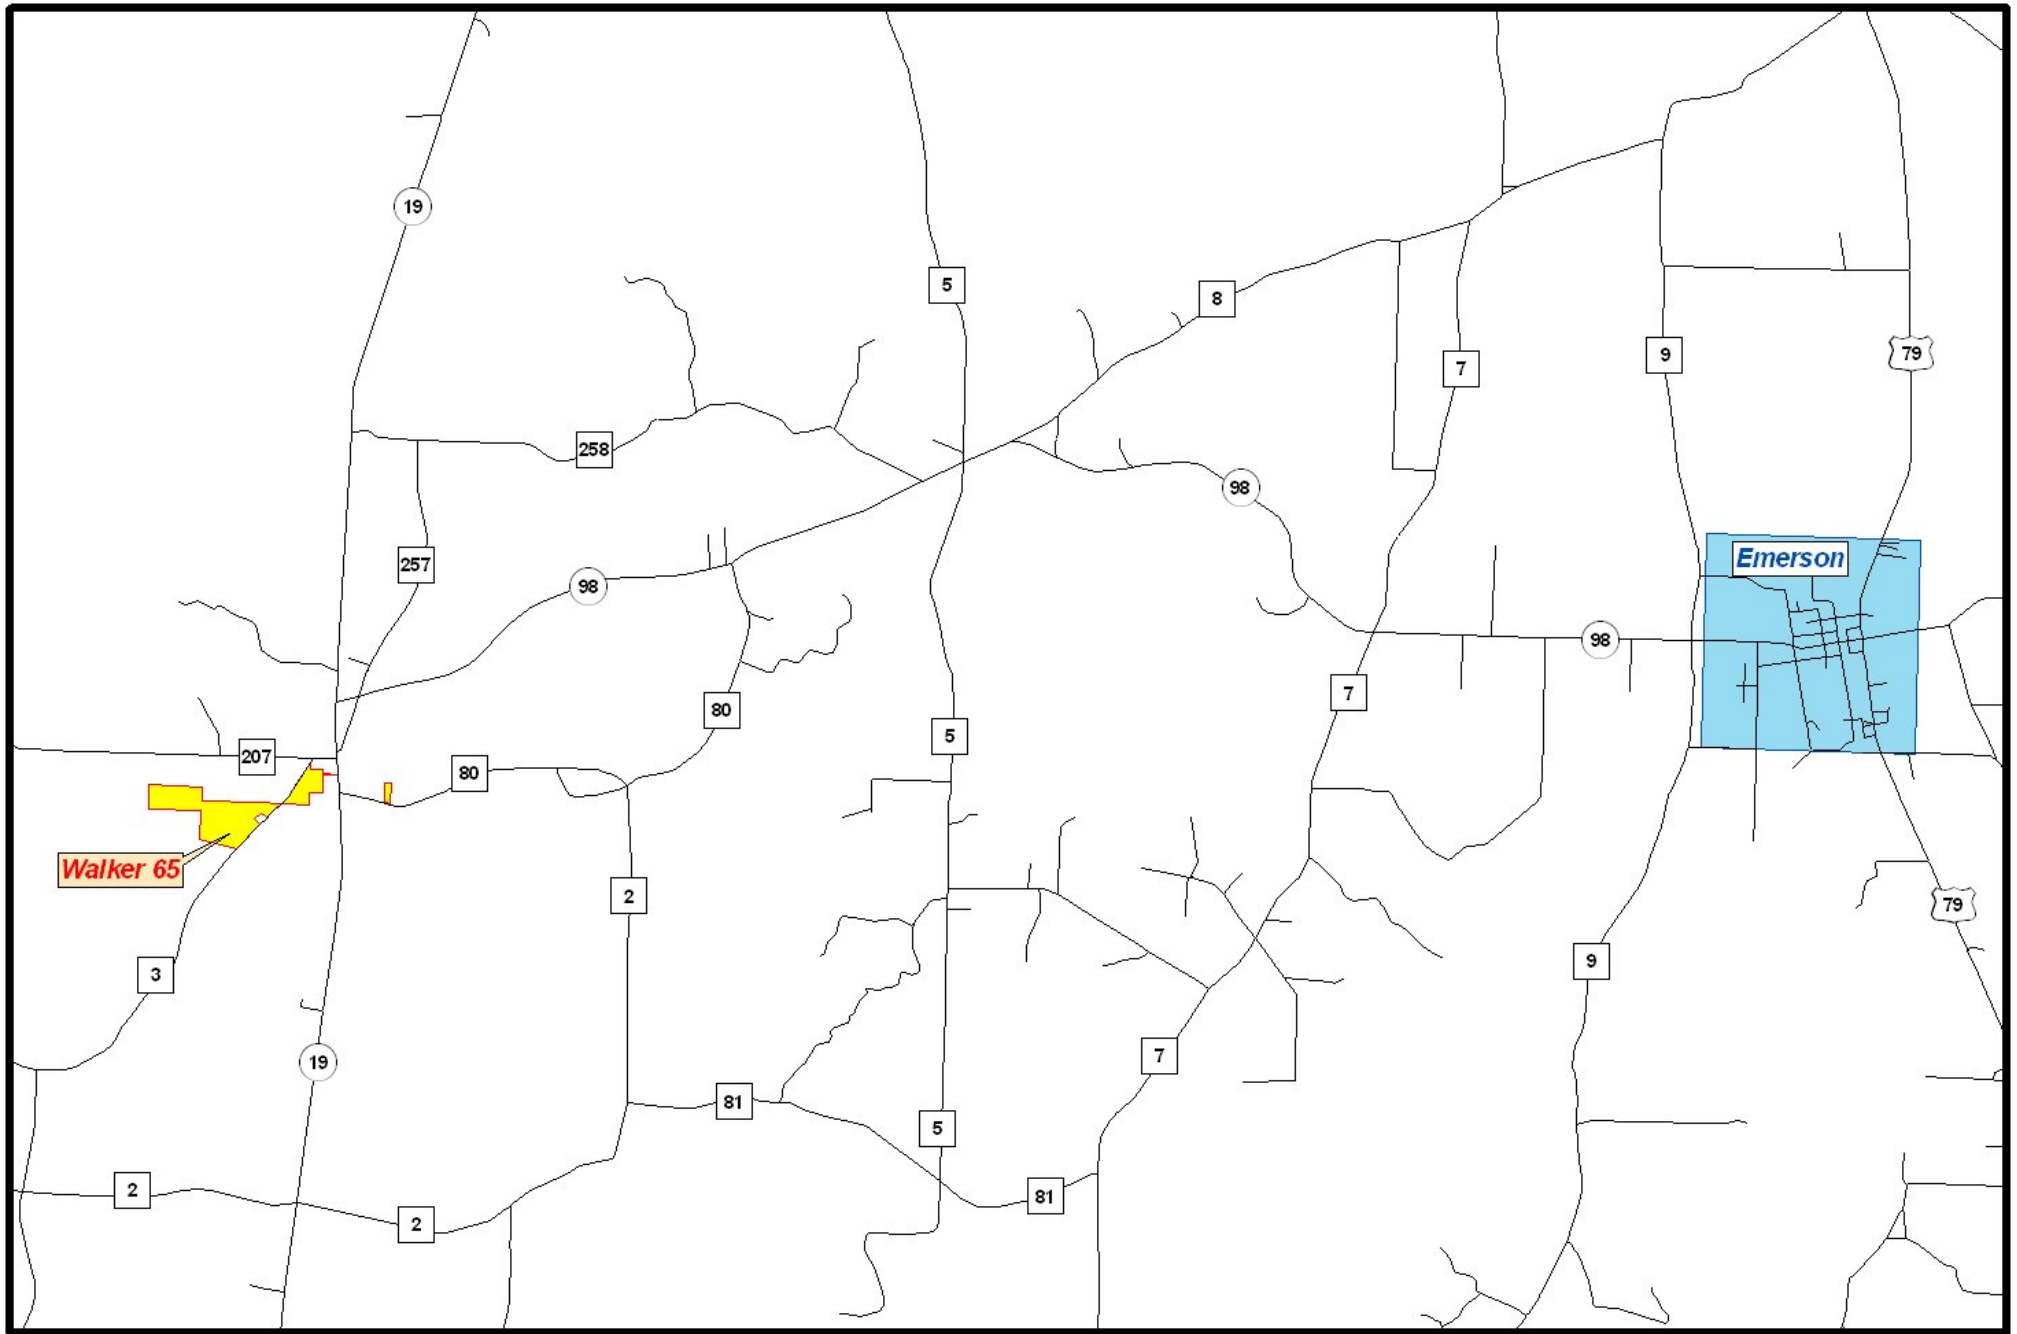

Sec 17, 18, T 19S, R 21W
Columbia County, Arkansas
Flight Date 3-1-2006
Map Date 7-27-2010

 Tract Boundary
 Road

 County Road
 State Highway

Walker 65

Reynolds
Forestry & Real Estate
www.reynoldsforestry.com

Sec 17, 18, T 19S, R 21W
 Columbia County, Arkansas
 Flight Date 3-1-2006
 Map Date 7-27-2010

- | | |
|--|---|
|  Tract Boundary |  County Road |
|  Road |  State Highway |

Walker 65

Columbia County, Arkansas
 Map Date 7-27-2010

- | | | | |
|---|----------------|---|---------------|
|  | Tract Boundary |  | County Road |
|  | City Limits |  | State Highway |
|  | Road |  | US Highway |

Walker 65 Vicinity Map