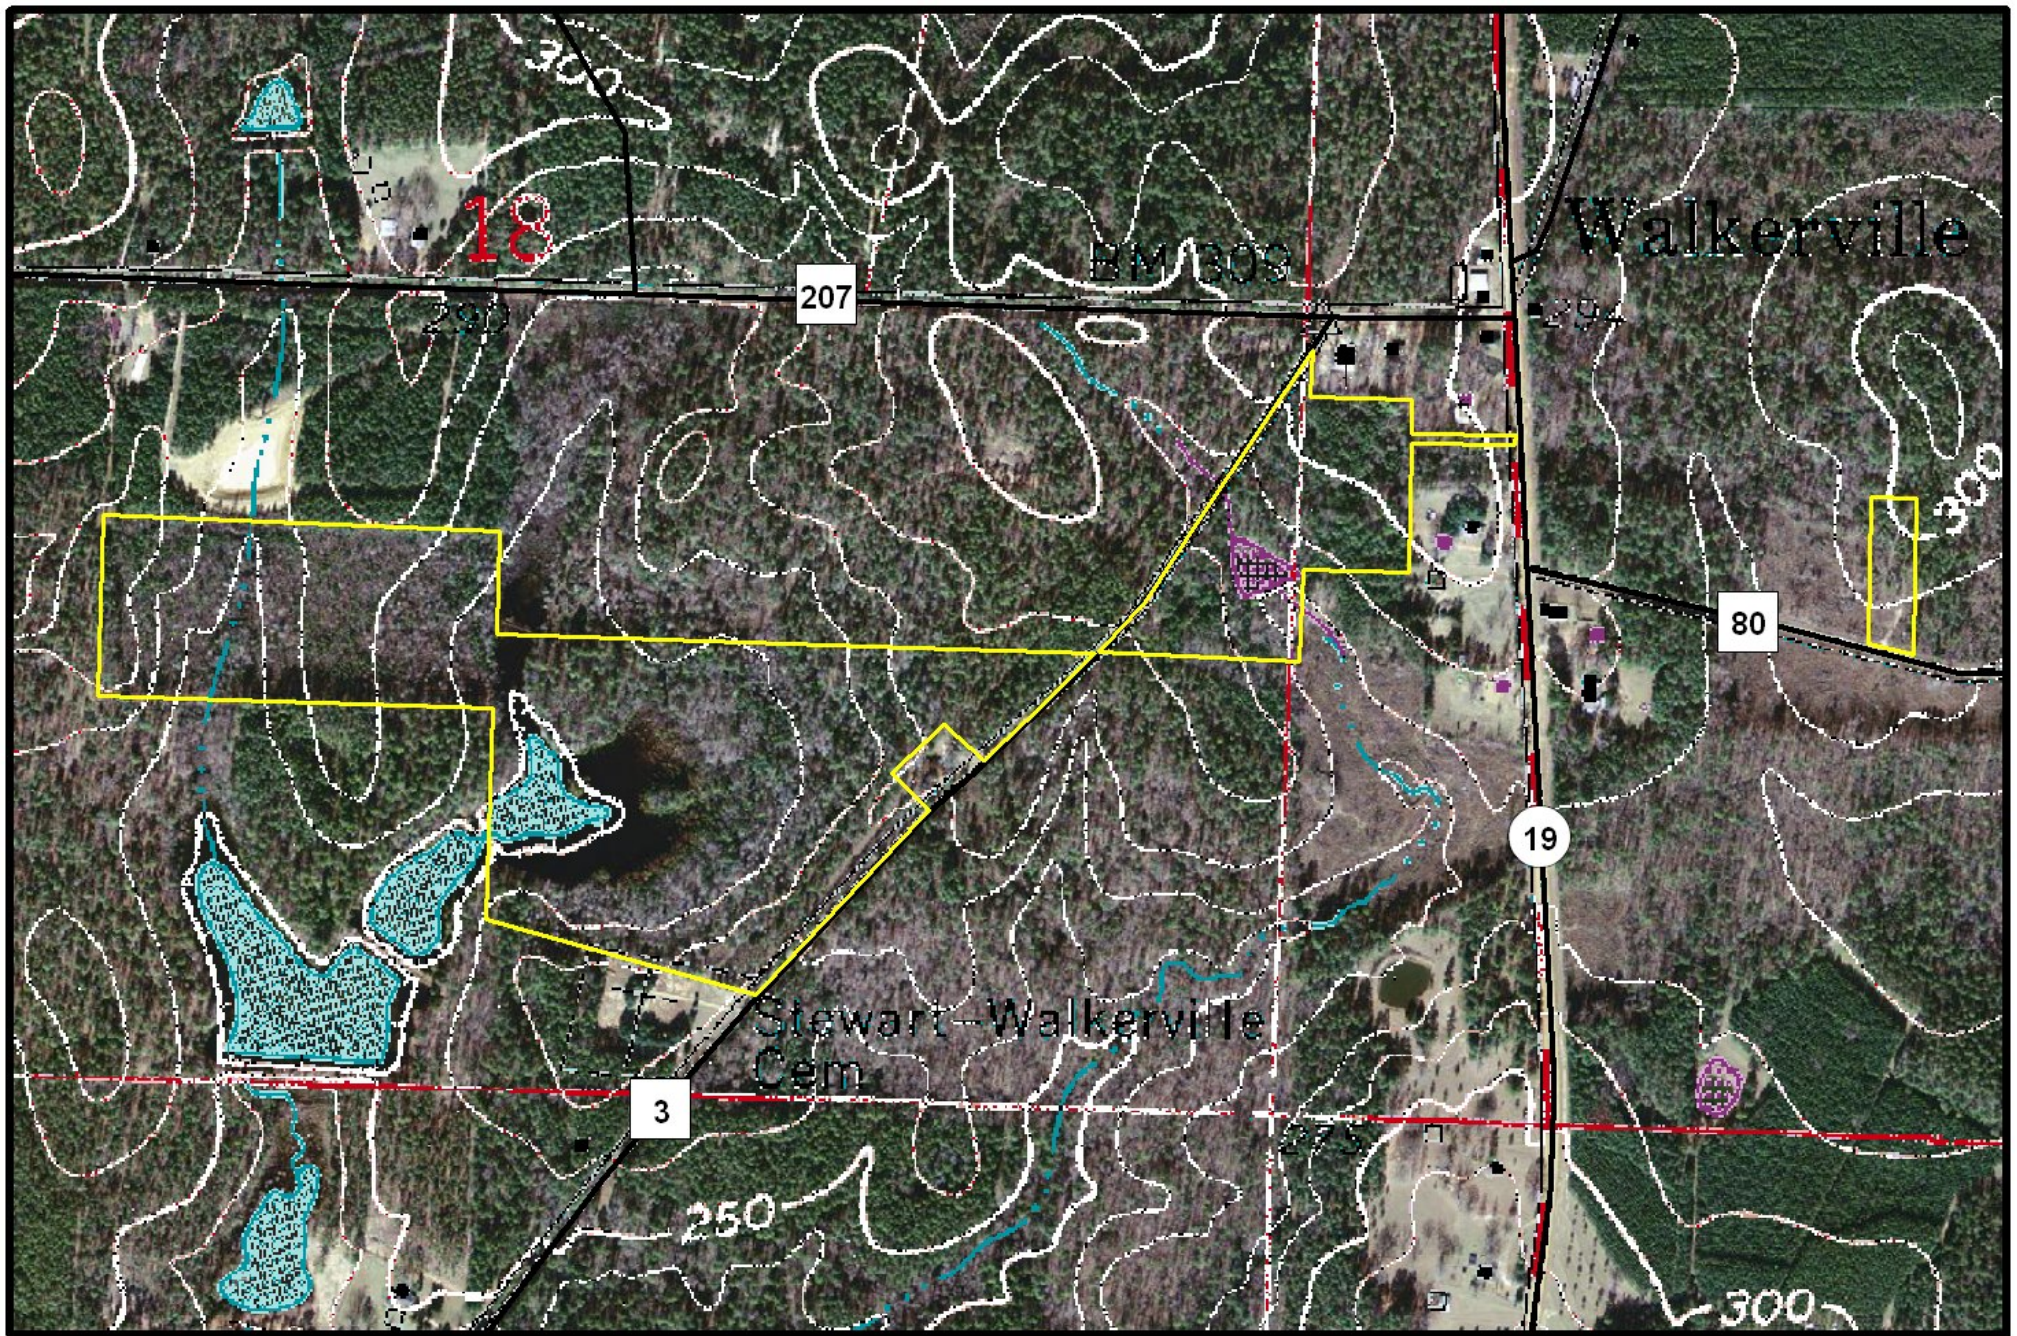

Sec 17, 18, T 19S, R 21W
Columbia County, Arkansas
Flight Date 3-1-2006
Map Date 7-27-2010

 Tract Boundary
 Road

 County Road
 State Highway

Walker 65

Reynolds
Forestry & Real Estate
www.reynoldsforestry.com

Sec 17, 18, T 19S, R 21W
 Columbia County, Arkansas
 Flight Date 3-1-2006
 Map Date 7-27-2010

- | | |
|--|---|
|  Tract Boundary |  County Road |
|  Road |  State Highway |

Walker 65

Columbia County, Arkansas
 Map Date 7-27-2010

- | | | | |
|---|----------------|---|---------------|
|  | Tract Boundary |  | County Road |
|  | City Limits |  | State Highway |
|  | Road |  | US Highway |

Walker 65 Vicinity Map